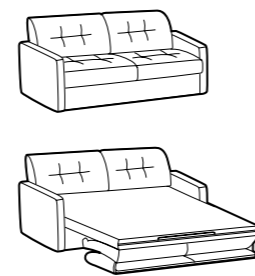

CHIUSA | CLOSED L 200 . P/D 96 . H 83
APERTO | OPEN L 200 . P/D 210 . H 83
MATERASSO | MATTRESS L 160 . P/D 190 . H 12