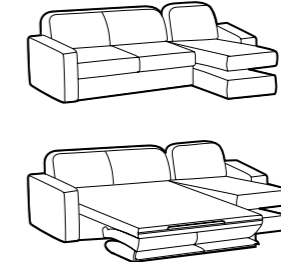

DIVANO LETTO 3 POSTI CON PENISOLA CONTENTORE REVERSIBILE DX-SX 3-SEAT SOFA BED WITH RIGHT-LEFT REVERSIBLE STORAGE CHAISE LONGUE

CHIUSA | CLOSED L 289 . P/D 183 . H 94
APERTO | OPEN L 289 . P/D 209 . H 94
MATERASSO | MATTRESS L 140 . P/D 200 . H 18