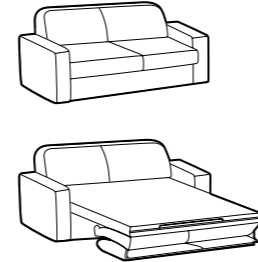

CHIUSA | CLOSED L 184 . P/D 95 . H 94
APERTO | OPEN L 184 . P/D 209 . H 94
MATERASSO | MATTRESS L 120 . P/D 200 . H 18

DIVANO LETTO 3 POSTI 3-SEAT SOFA BED

CHIUSA | CLOSED L 204 . P/D 95 . H 94
APERTA | OPEN L 204 . P/D 209 . H 94
MATERASSO | MATTRESS L 140 . P/D 200 . H 18

DIVANO LETTO MAXI MAXI SOFA BED

CHIUSA | CLOSED L 224 . P/D 95 . H 94
APERTA | OPEN L 224 . P/D 209 . H 94
MATERASSO | MATTRESS L 160 . P/D 200 . H 18

POLTRONA LETTO CON PENISOLA CONTENTORE REVERSIBILE DX-SX CHAIR BED WITH RIGHT-LEFT REVERSIBLE STORAGE CHAISE LONGUE