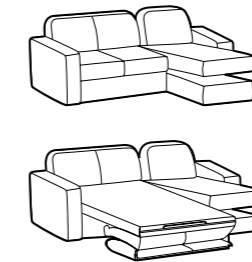

DIVANO LETTO 2 POSTI CON PENISOLA CONTENTORE REVERSIBILE DX-SX 2-SEAT SOFA BED WITH RIGHT-LEFT REVERSIBLE STORAGE CHAISE LONGUE

CHIUSA | CLOSED L 269 . P/D 183 . H 94
APERTA | OPEN L 269 . P/D 209 . H 94
MATERASSO | MATTRESS L 120 . P/D 200 . H 18