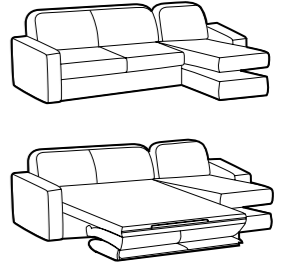

DIVANO LETTO MAXI CON PENISOLA CONTENTORE REVERSIBILE DX-SX MAXI SOFA BED WITH RIGHT-LEFT REVERSIBLE STORAGE CHAISE LONGUE

CHIUSA | CLOSED L 309 . P/D 183 . H 94
APERTA | OPEN L 309 . P/D 209 . H 94
MATERASSO | MATTRESS L 160 . P/D 200 . H 18