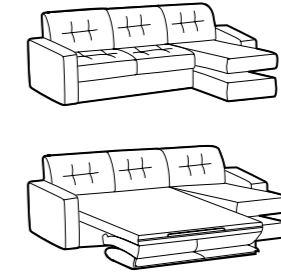

CHIUSA | CLOSED L 279 . P/D 165 . H 83
APERTO | OPEN L 279 . P/D 210 . H 83
MATERASSO | MATTRESS L 140 . P/D 190 . H 12

DIVANO LETTO MAXI CON PENISOLA
CONTENTORE REVERSIBILE DX-SX
MAXI SOFA BED WITH RIGHT-LEFT
REVERSIBLE STORAGE CHAISE LONGUE