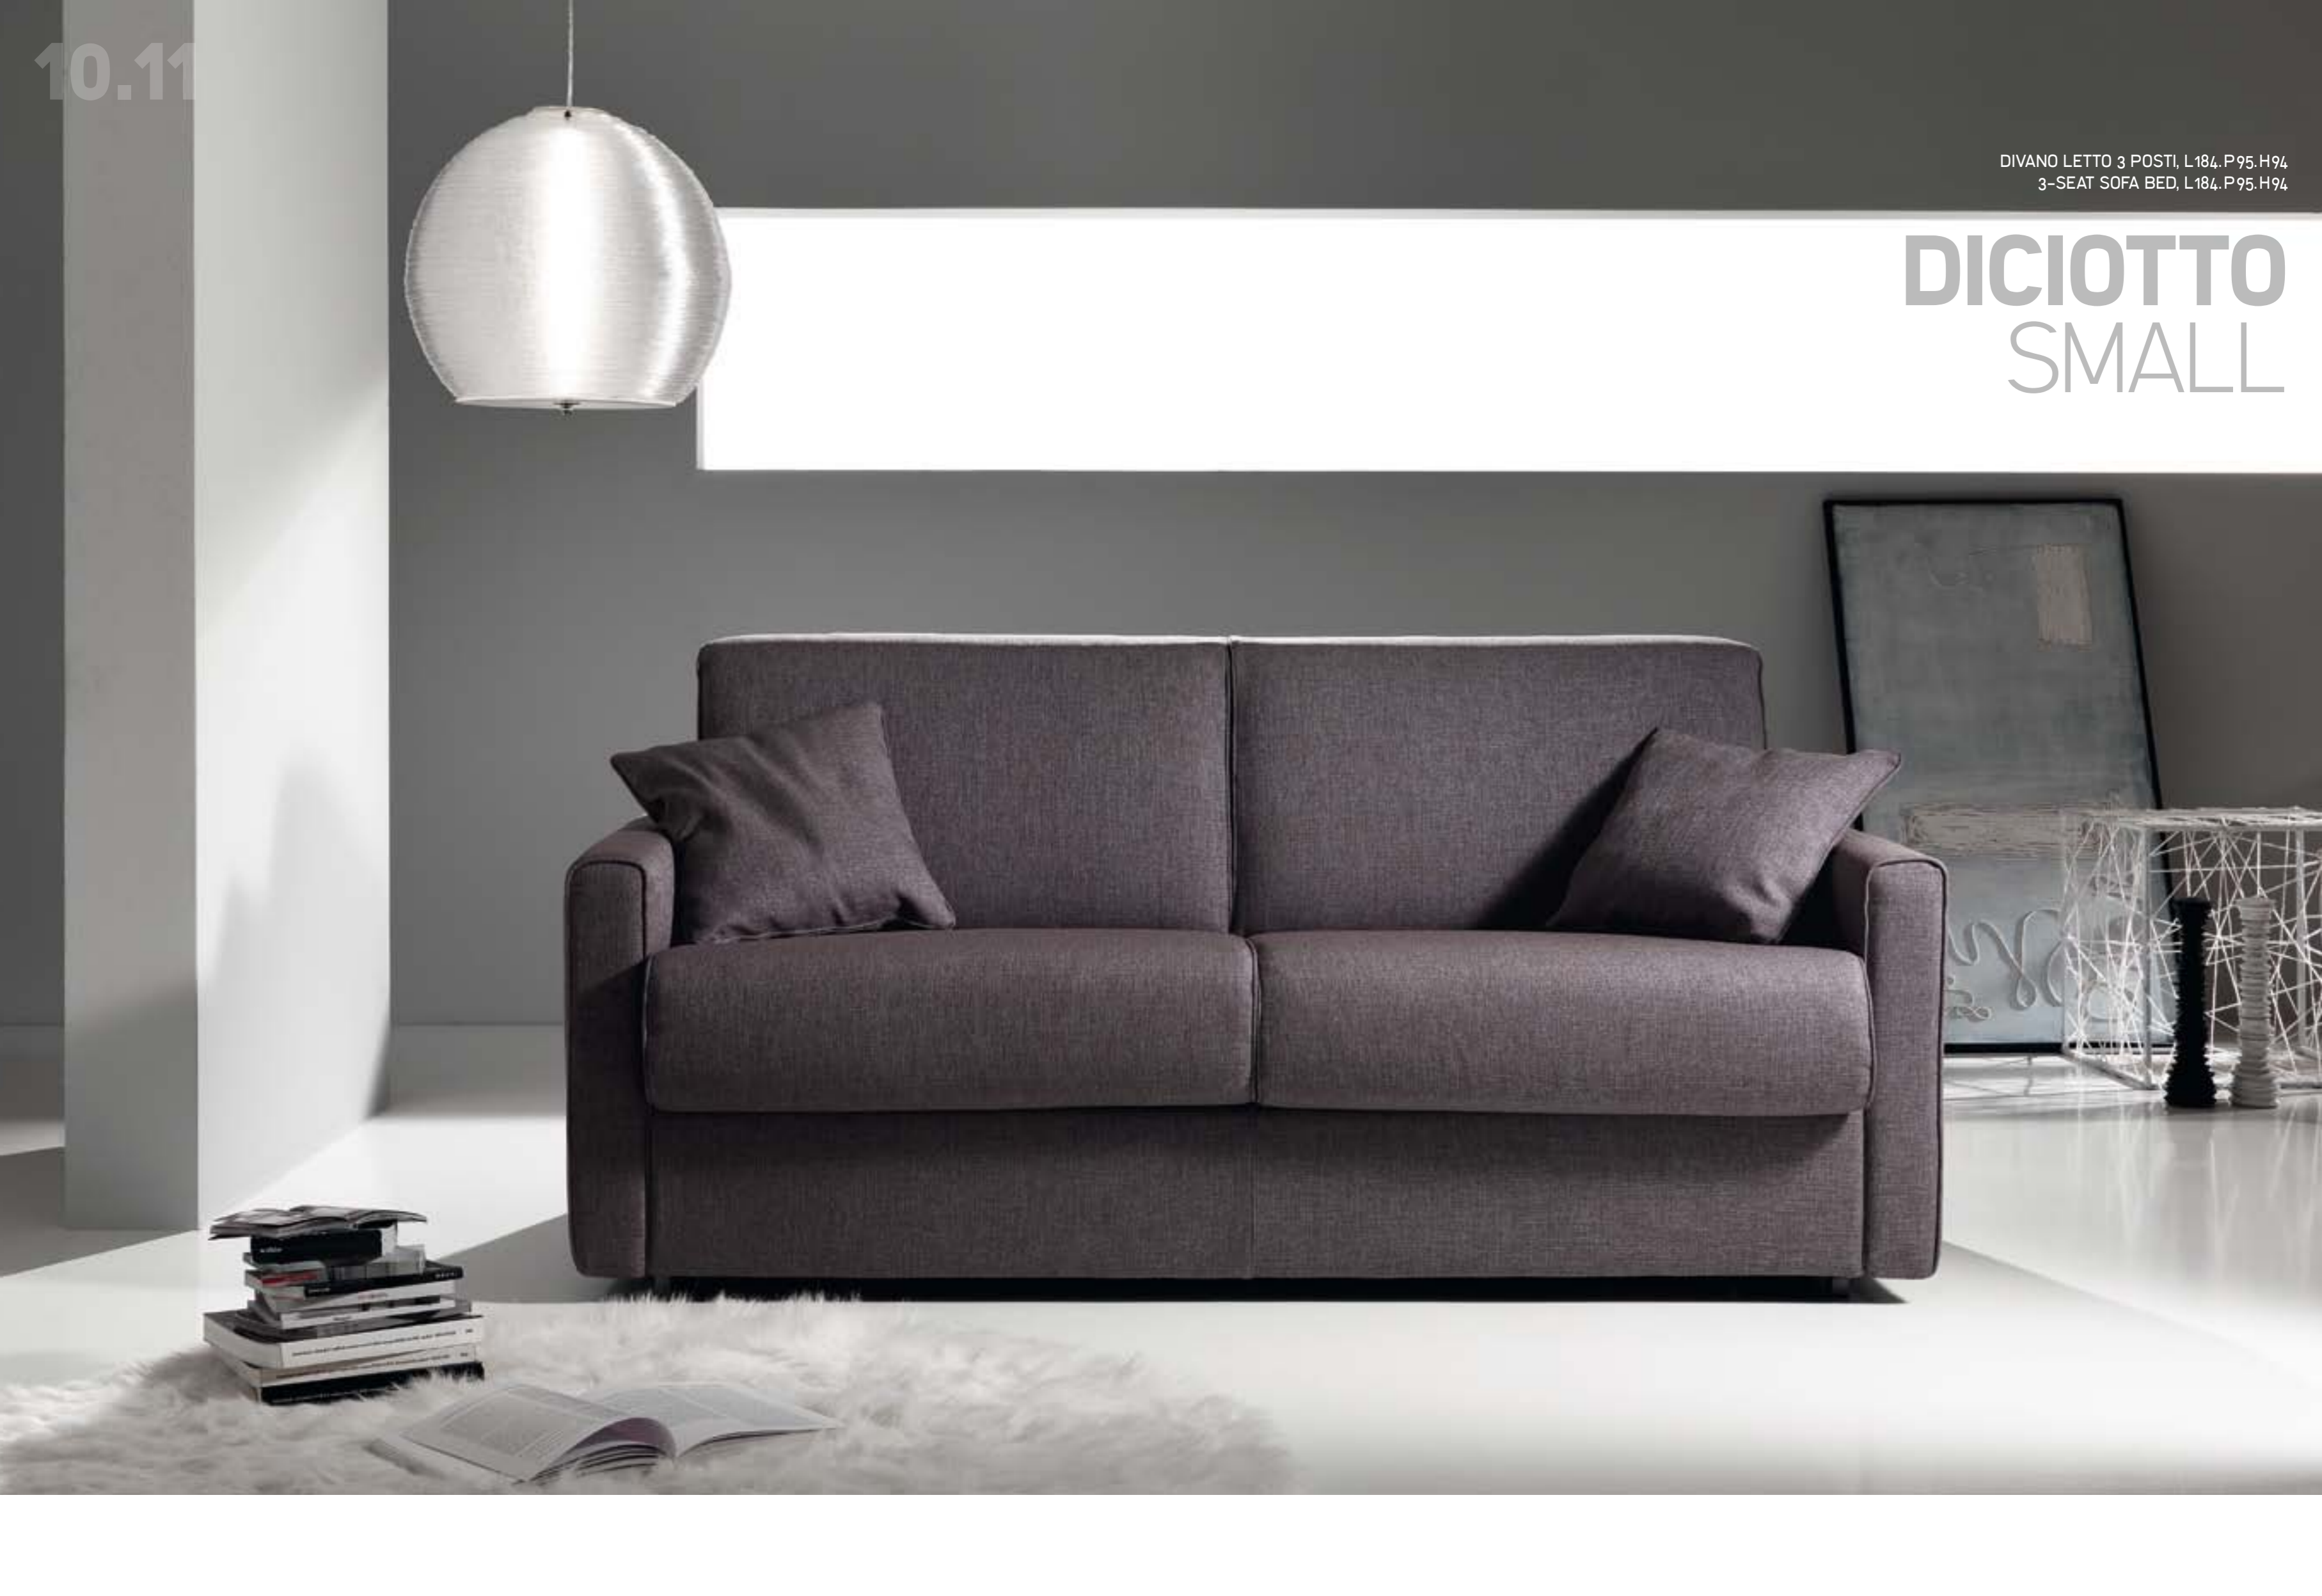

10.11

DIVANO LETTO 3 POSTI, L.184. P.95. H.94
3-SEAT SOFA BED, L.184. P.95. H.94

DICIOTTO SMALL