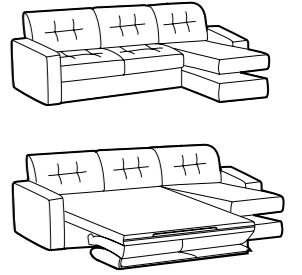

CHIUSA | CLOSED L 299 . P/D 165 . H 83
APERTO | OPEN L 299 . P/D 210 . H 83
MATERASSO | MATTRESS L 160 . P/D 190 . H 12